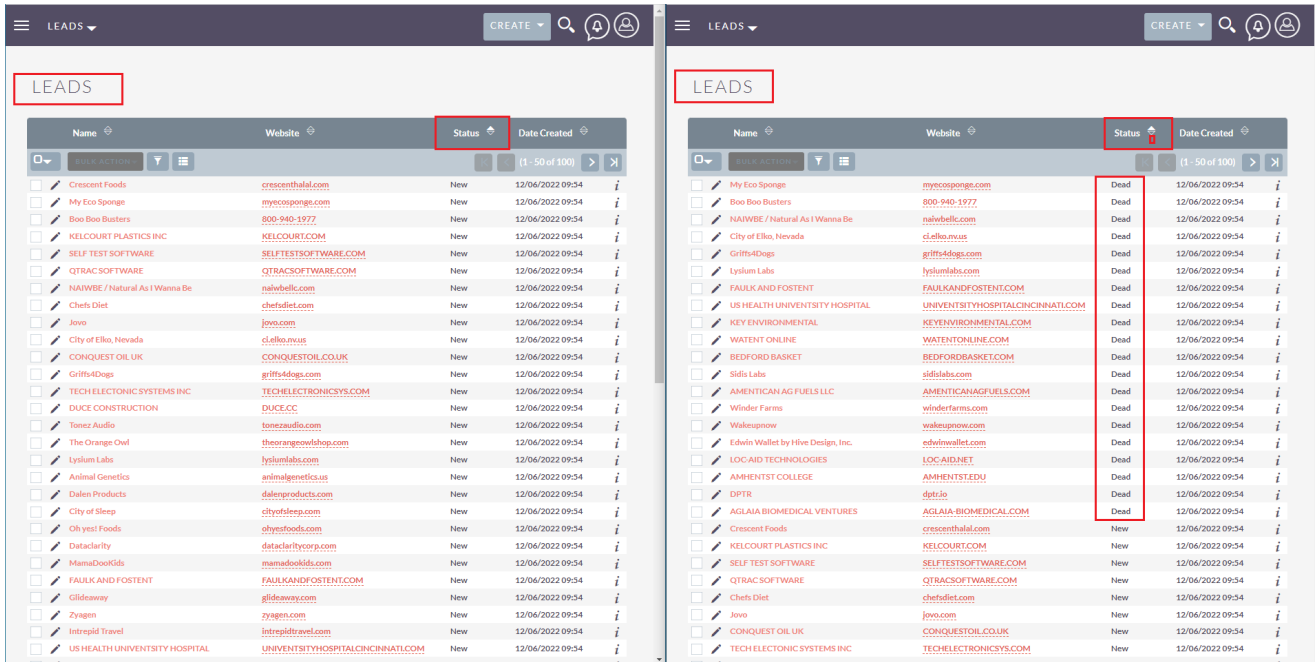

**SuiteCRM Invalid Domain
Detector**

User Guide

1. The first step is to make sure the license is validated.

2. Secondly, you need to configure the module in which you want to check invalid domains. And selected what to do if the domain is invalid. Either remove it or update the lead status to dead.

3. As you can see leads whose websites are invalid are now dead status.

4. Now instead of a status update, we'll choose to remove it. Currently, there are 100 leads.

5. And now there are only 80 leads.

6. A fields are parsed into there respective columns.