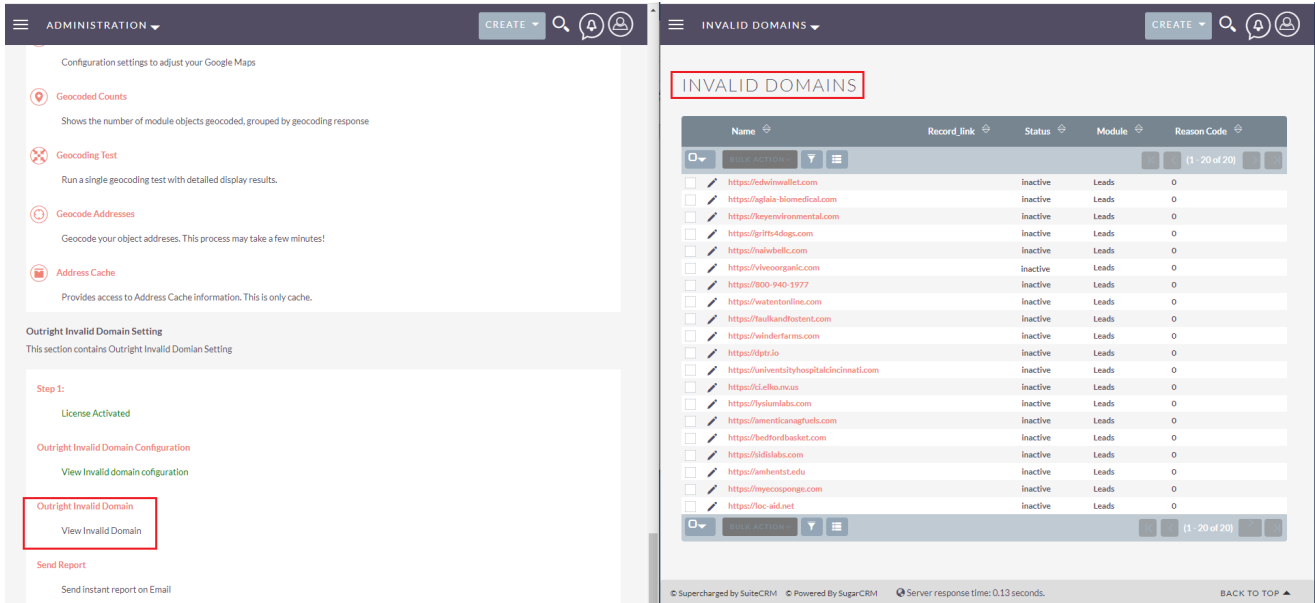

3. As you can see leads whose websites are invalid are now dead status.

4. Now instead of a status update, we'll choose to remove it. Currently, there are 100 leads.

5. And now there are only 80 leads.

6. A fields are parsed into there respective columns.