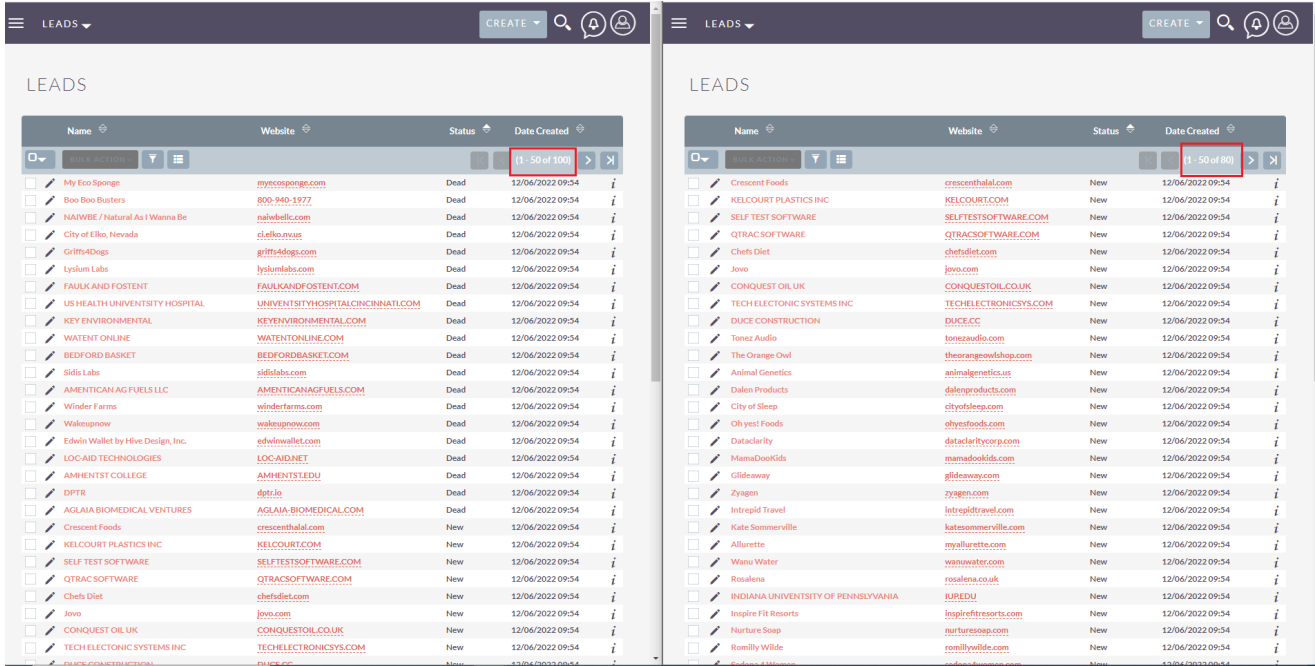

**SuiteCRM Invalid Domain
Detector**

User Guide

1. The first step is to make sure the license is validated.

2. Secondly, you need to configure the module in which you want to check invalid domains. And selected what to do if the domain is invalid. Either remove it or update the lead status to dead.

3. As you can see leads whose websites are invalid are now dead status.

4. Now instead of a status update, we'll choose to remove it. Currently, there are 100 leads.

5. And now there are only 80 leads.

6. A fields are parsed into there respective columns.