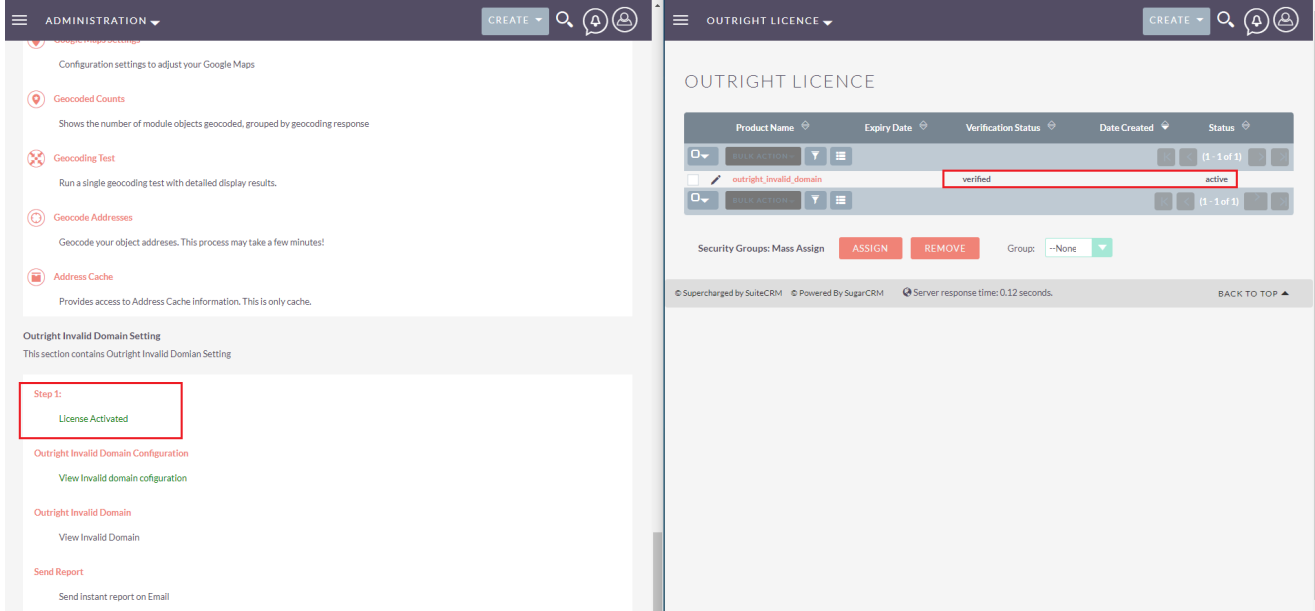

**SuiteCRM Invalid Domain
Detector**

User Guide

1. The first step is to make sure the license is validated.

2. Secondly, you need to configure the module in which you want to check invalid domains. And selected what to do if the domain is invalid. Either remove it or update the lead status to dead.

3. As you can see leads whose websites are invalid are now dead status.

4. Now instead of a status update, we'll choose to remove it. Currently, there are 100 leads.

5. And now there are only 80 leads.

6. A fields are parsed into there respective columns.