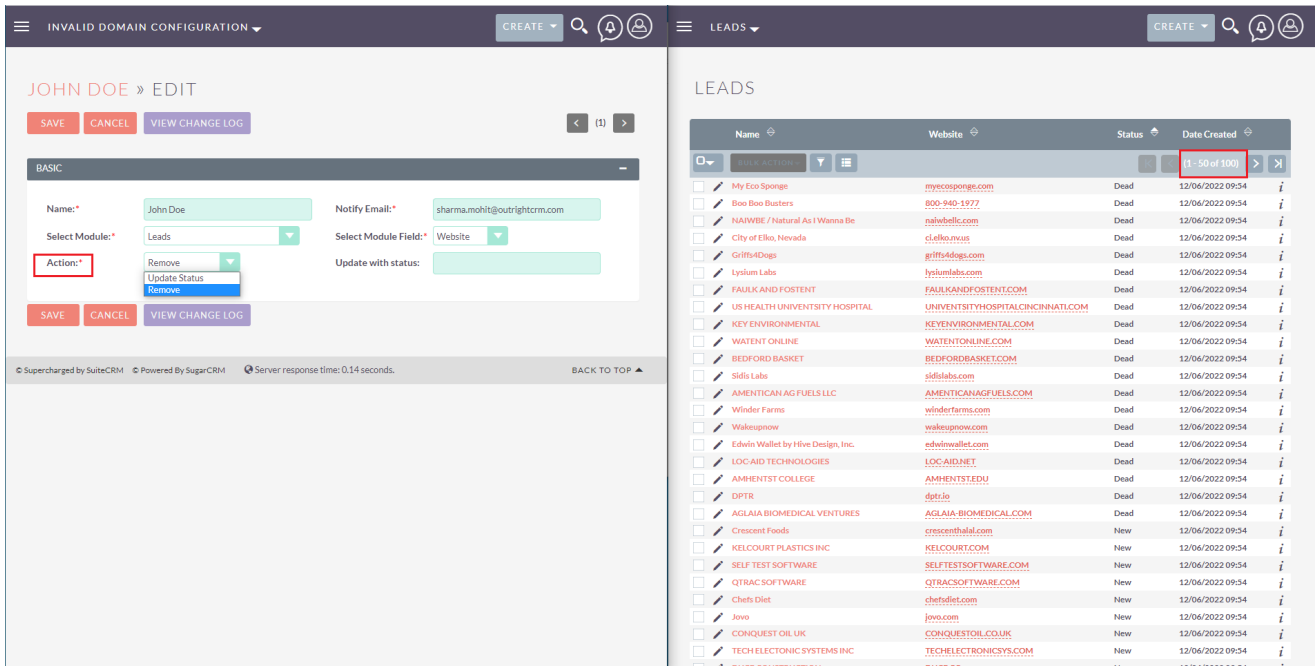

**SuiteCRM Invalid Domain
Detector**

User Guide

1. The first step is to make sure the license is validated.

2. Secondly, you need to configure the module in which you want to check invalid domains. And selected what to do if the domain is invalid. Either remove it or update the lead status to dead.

3. As you can see leads whose websites are invalid are now dead status.

4. Now instead of a status update, we'll choose to remove it. Currently, there are 100 leads.

5. And now there are only 80 leads.

6. A fields are parsed into there respective columns.