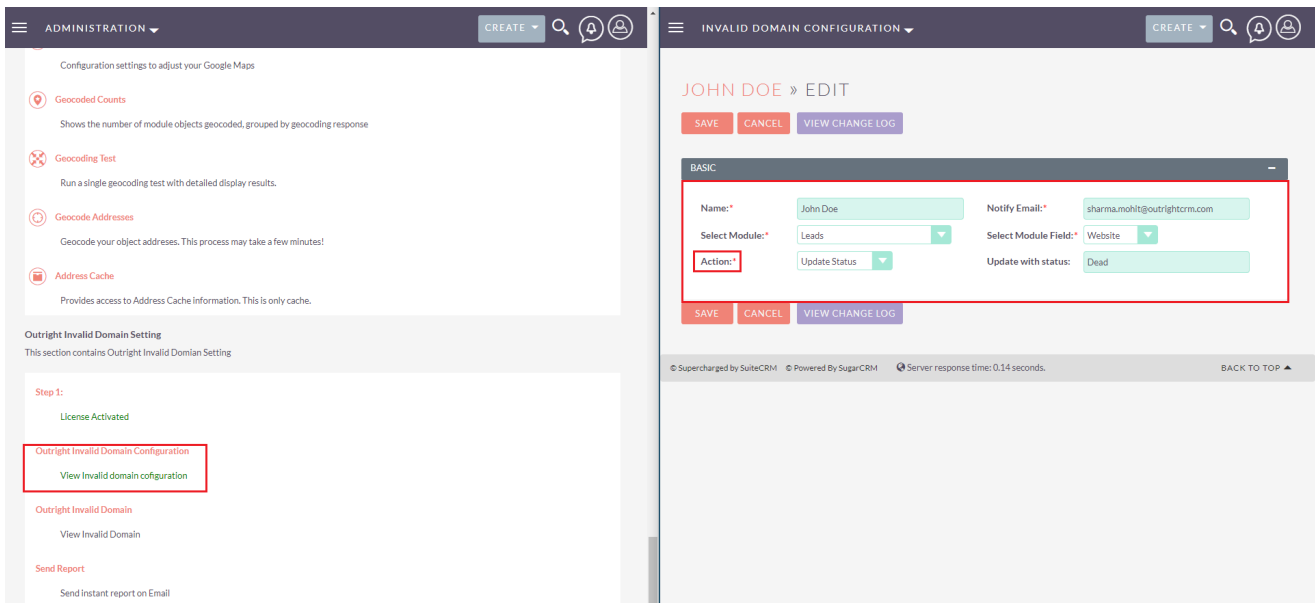

**SuiteCRM Invalid Domain
Detector**

User Guide

1. The first step is to make sure the license is validated.

2. Secondly, you need to configure the module in which you want to check invalid domains. And selected what to do if the domain is invalid. Either remove it or update the lead status to dead.

3. As you can see leads whose websites are invalid are now dead status.

4. Now instead of a status update, we'll choose to remove it. Currently, there are 100 leads.

5. And now there are only 80 leads.

6. A fields are parsed into there respective columns.